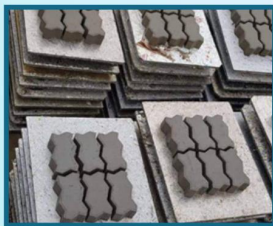

JS Associate Presents

JS PLASTO PLY

**A UNIQUE & BETTER ALTERNATIVE
TO CONVENTIONAL PLY**

JS Brick Pallet

JS Brick pallet for Fly ash Brick is made of recycled HDPE, LDPE & fibre as reinforcing material and base of thermoplastic resin through mould pressing. It is a new kind of plastic brick pallet for Fly ash Brick. It is currently an extremely popular plastic pallet in the world and is considered one of the most promising pallet in the 21st century. JS Brick Pallet for concrete block which is one of the plastic pallet for Fly Ash.

JS Paver Block Pallet

Paver Blocks are used as a base layer under pavers or patio stones to prevent them from sinking into the ground. They can be used in any type of soil including sand, clay, loam, etc. JS Paver Block Pallet is made of recycled HDPE, LDPE & fibre as reinforcing material and base of thermoplastic resin through mould pressing. It is a new kind of plastic pallet for Paver Block Pallet. JS Paver Block Pallet for concrete block which is one of the plastic pallet for Paver Block is superior to PVC pallet and wooden pallet.